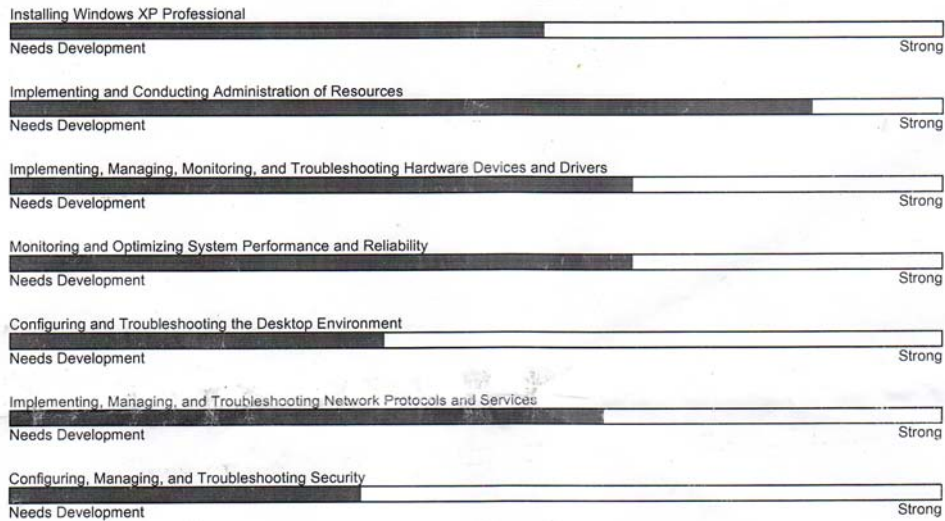

SECTIONAL RESULTS:

CANDIDATE ID: sr3319494

SITE NUMBER: NY124

REGISTRATION: rd9dt51aa

YOUR SCORE: 677

What do these results mean?

You did not achieve a passing score on this Microsoft Certification exam. The information shown above indicates your relative performance on each section of the exam. This information is provided to help you assess areas for further study. Please note that because each section of the exam may contain a different number of questions, the relative results on individual exam sections might not reflect your final exam result.

Please review the Skills Being Measured section of the exam preparation guide, and continue to